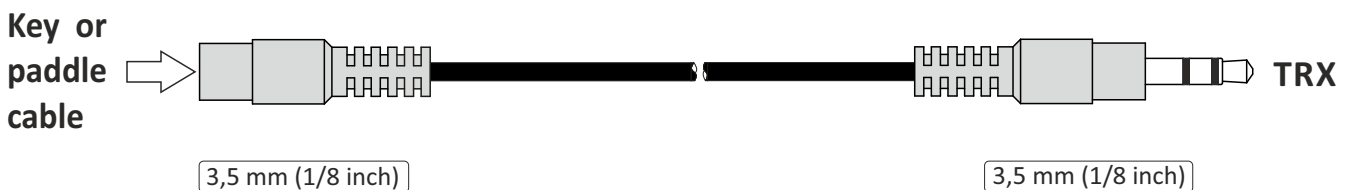

Extension and Adapter

EXTENSION-CC (Length 70 cm = Extension for MP/PP/PS/PPK)

ADAP1