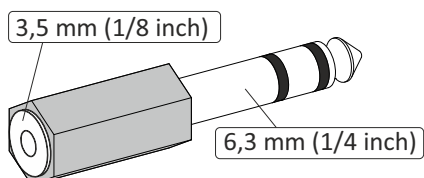

Connecting Cables

all cables are highly flexible, diameter 2,3 mm
all phone plugs are gold plated

Mini Paddle (MP):

R	= Right paddle
L	= Left paddle
⊥	= common

MP-CC (Length approx. 70 cm / 2.5 foot = Standard MP Cable)

MP-CC-R (Length approx. 70 cm / 2.5 foot = Reverse MP Cable)

Pico Paddle (PP):

PP-CC-LT (Length approx. 70 cm = Standard PP Cable »Left→Tip«)

PP-CC-RT (Length approx. 70 cm = Reverse PP Cable »Right→Tip«)

Code Cube (CC)

CC-CC (Length 50 cm = Standard CC Cable)

Extension and Adapter

EXTENSION-CC (Length 70 cm = Extension for MP/PP/PS/PPK)

ADAP1

ADAP2

MP-Plug (Connector kit)