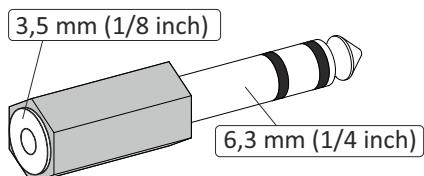

Connecting Cables

all cables are highly flexible, diameter 2,3 mm
all phone plugs are gold plated

Mini Paddle (MP):

R	= Right paddle
L	= Left paddle
⊥	= common

MP-CC (Length approx. 70 cm / 2.5 foot = Standard MP Cable)

MP-CC-R (Length approx. 70 cm / 2.5 foot = Reverse MP Cable)

Pico Paddle (PP):

PP-CC-LT (Length approx. 70 cm = Standard PP Cable »Left→Tip«)

PP-CC-RT (Length approx. 70 cm = Reverse PP Cable »Right→Tip«)

Code Cube (CC)

CC-CC (Length 50 cm = Standard CC Cable)

Extension and Adapter

EXTENSION-CC (Length 70 cm = Extension for MP/PP/PS/PPK)

ADAP1

ADAP2

MP-Plug (Connector kit)