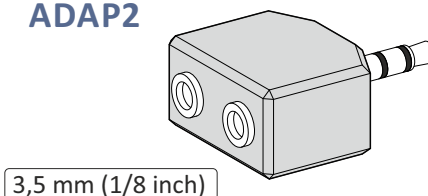

Connecting Cables

all cables are highly flexible, diameter 2,3 mm
all phone plugs are gold plated

Mini Paddle (MP):

R	= Right paddle
L	= Left paddle
⊥	= common

MP-CC (Length approx. 70 cm / 2.5 foot = Standard MP Cable)

MP-CC-R (Length approx. 70 cm / 2.5 foot = Reverse MP Cable)

Pico Paddle (PP):

PP-CC-LT (Length approx. 70 cm = Standard PP Cable »Left→Tip«)

PP-CC-RT (Length approx. 70 cm = Reverse PP Cable »Right→Tip«)

Code Cube (CC)

CC-CC (Length 50 cm = Standard CC Cable)

Extension and Adapter

EXTENSION-CC (Length 70 cm = Extension for MP/PP/PS/PPK)

ADAP1

ADAP2

MP-Plug (Connector kit)