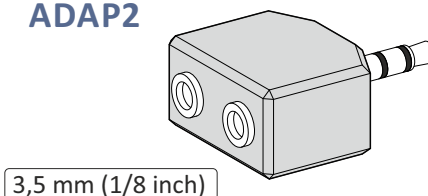

Code Cube (CC)

CC-CC (Length 50 cm = Standard CC Cable)

Extension and Adapter

EXTENSION-CC (Length 70 cm = Extension for MP/PP/PS/PPK)

ADAP1

ADAP2

MP-Plug (Connector kit)